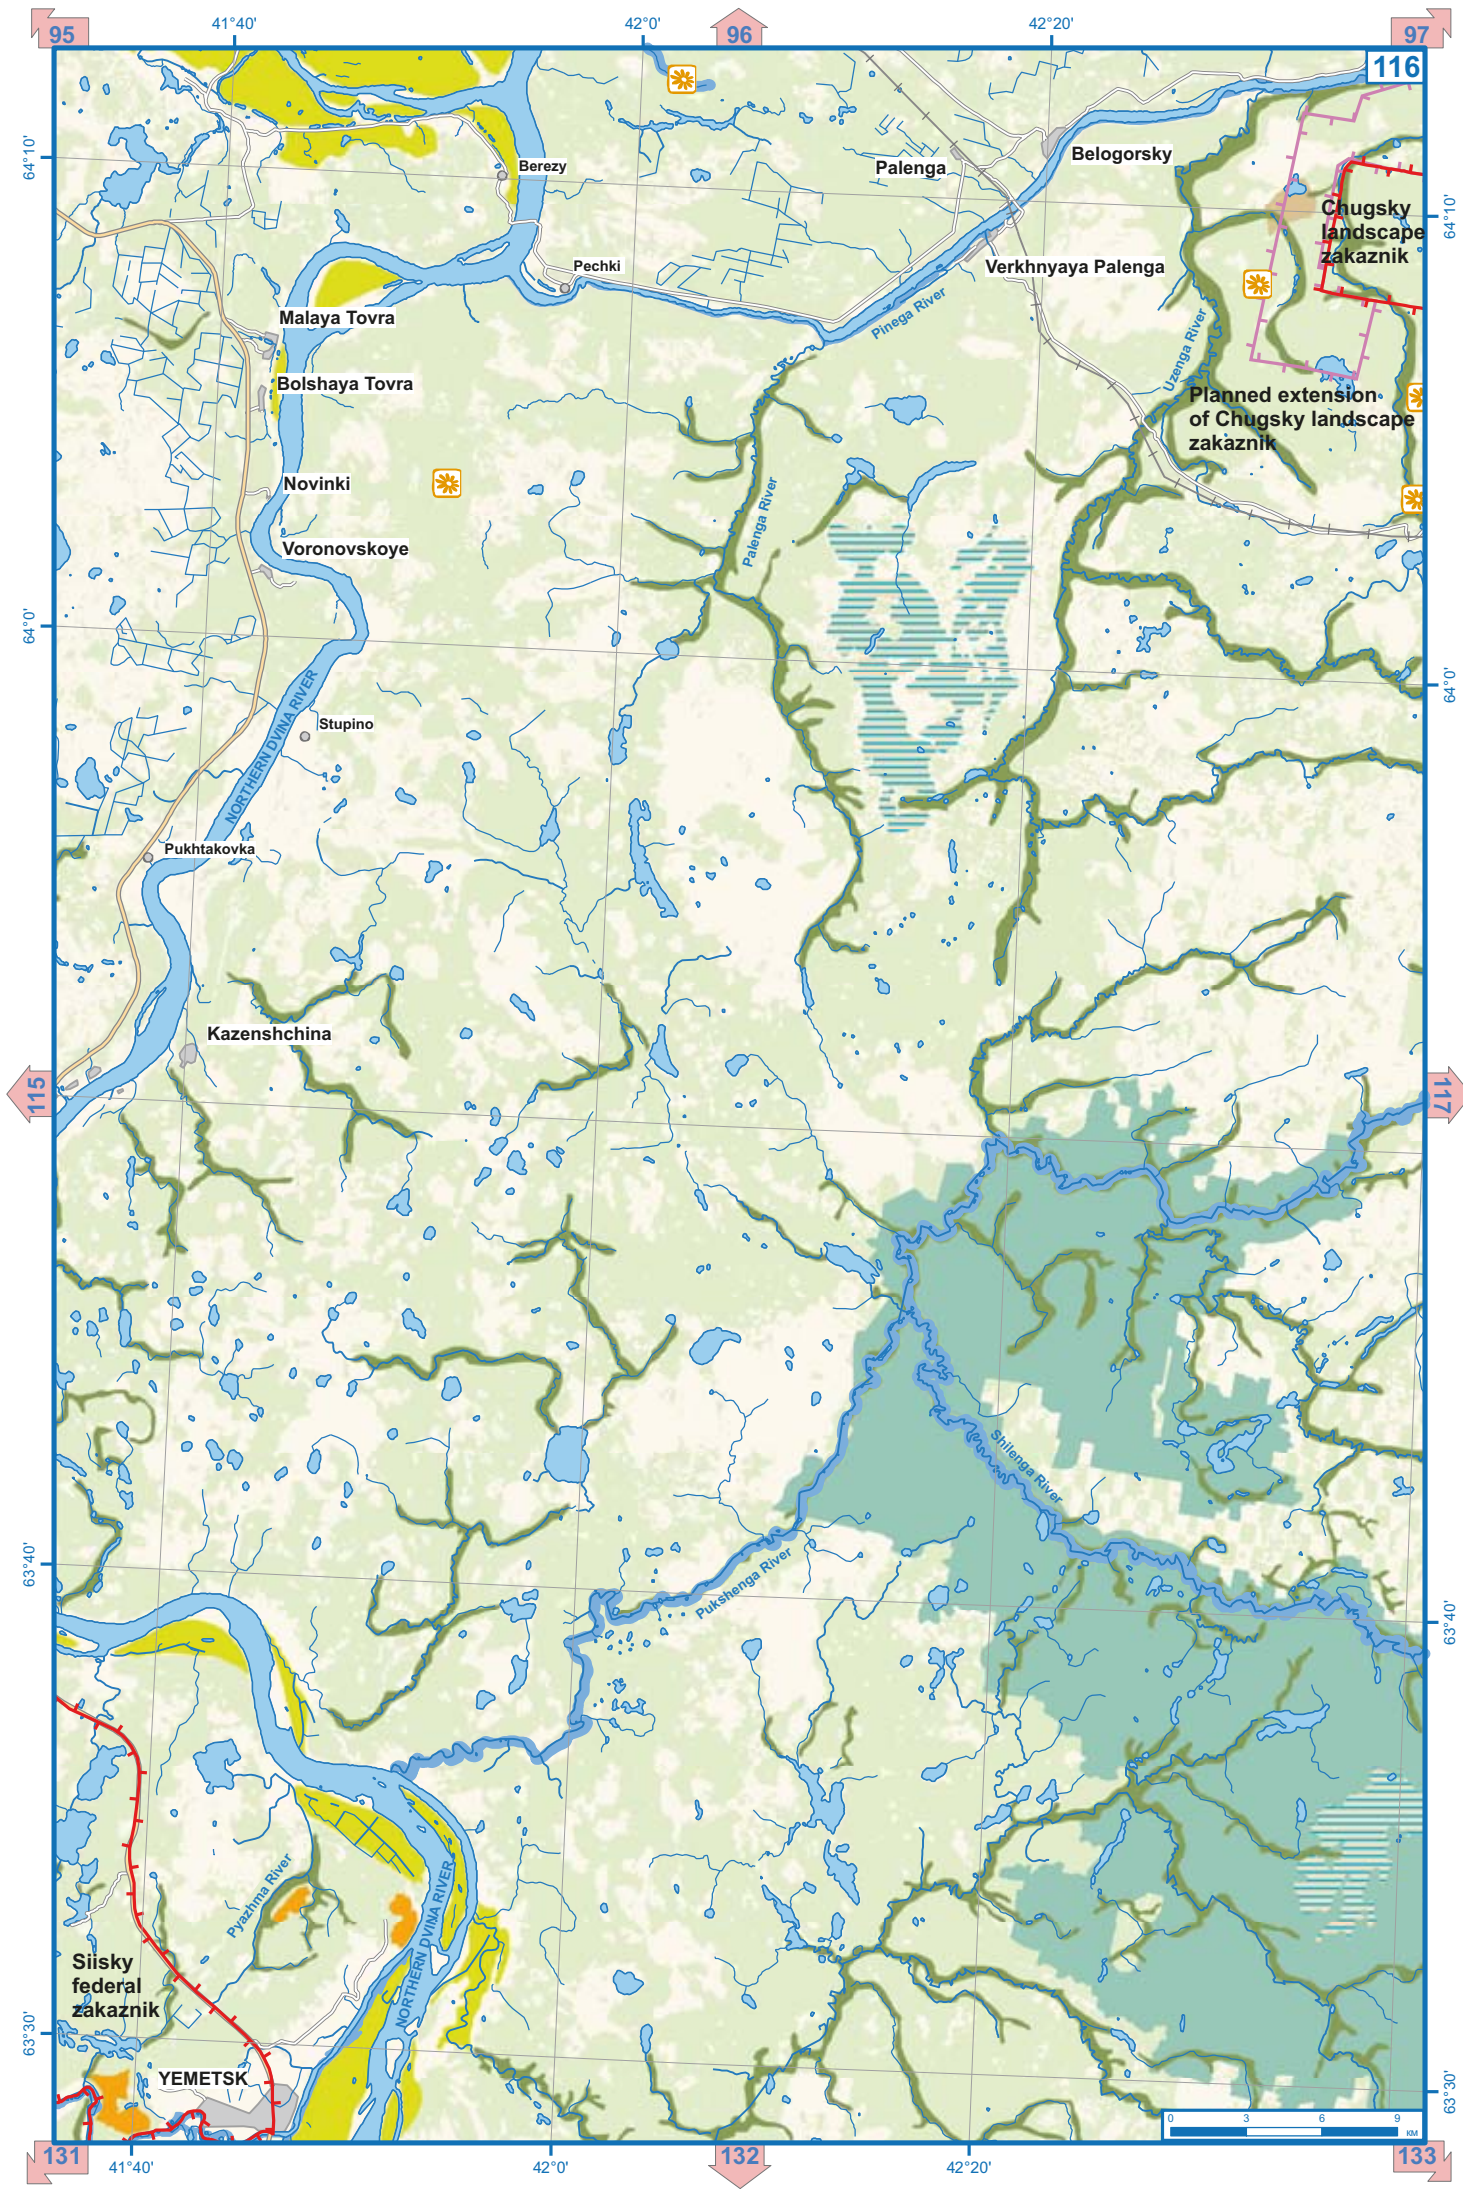

Planned nature park close to Onega city

Porog

REPUBLIC OF KOMI

Planned extension
of Puchkomy
landscape zakaznik

Verkolsky landscape zakaznik

Sursky
biological
zakaznik

Shangas

Sura

Upper Shargasa River

Upper-Ura River

Lower Ura River

Kochas River

Lower Sharda River

Upper Sharda River

Sirey River

Pinega River

Lower Sharda River

Upper Sharda River

Rudukha River

Lower Suksha River

Nimnaya River

L'ylay River

Nosa River

Mysovaya River