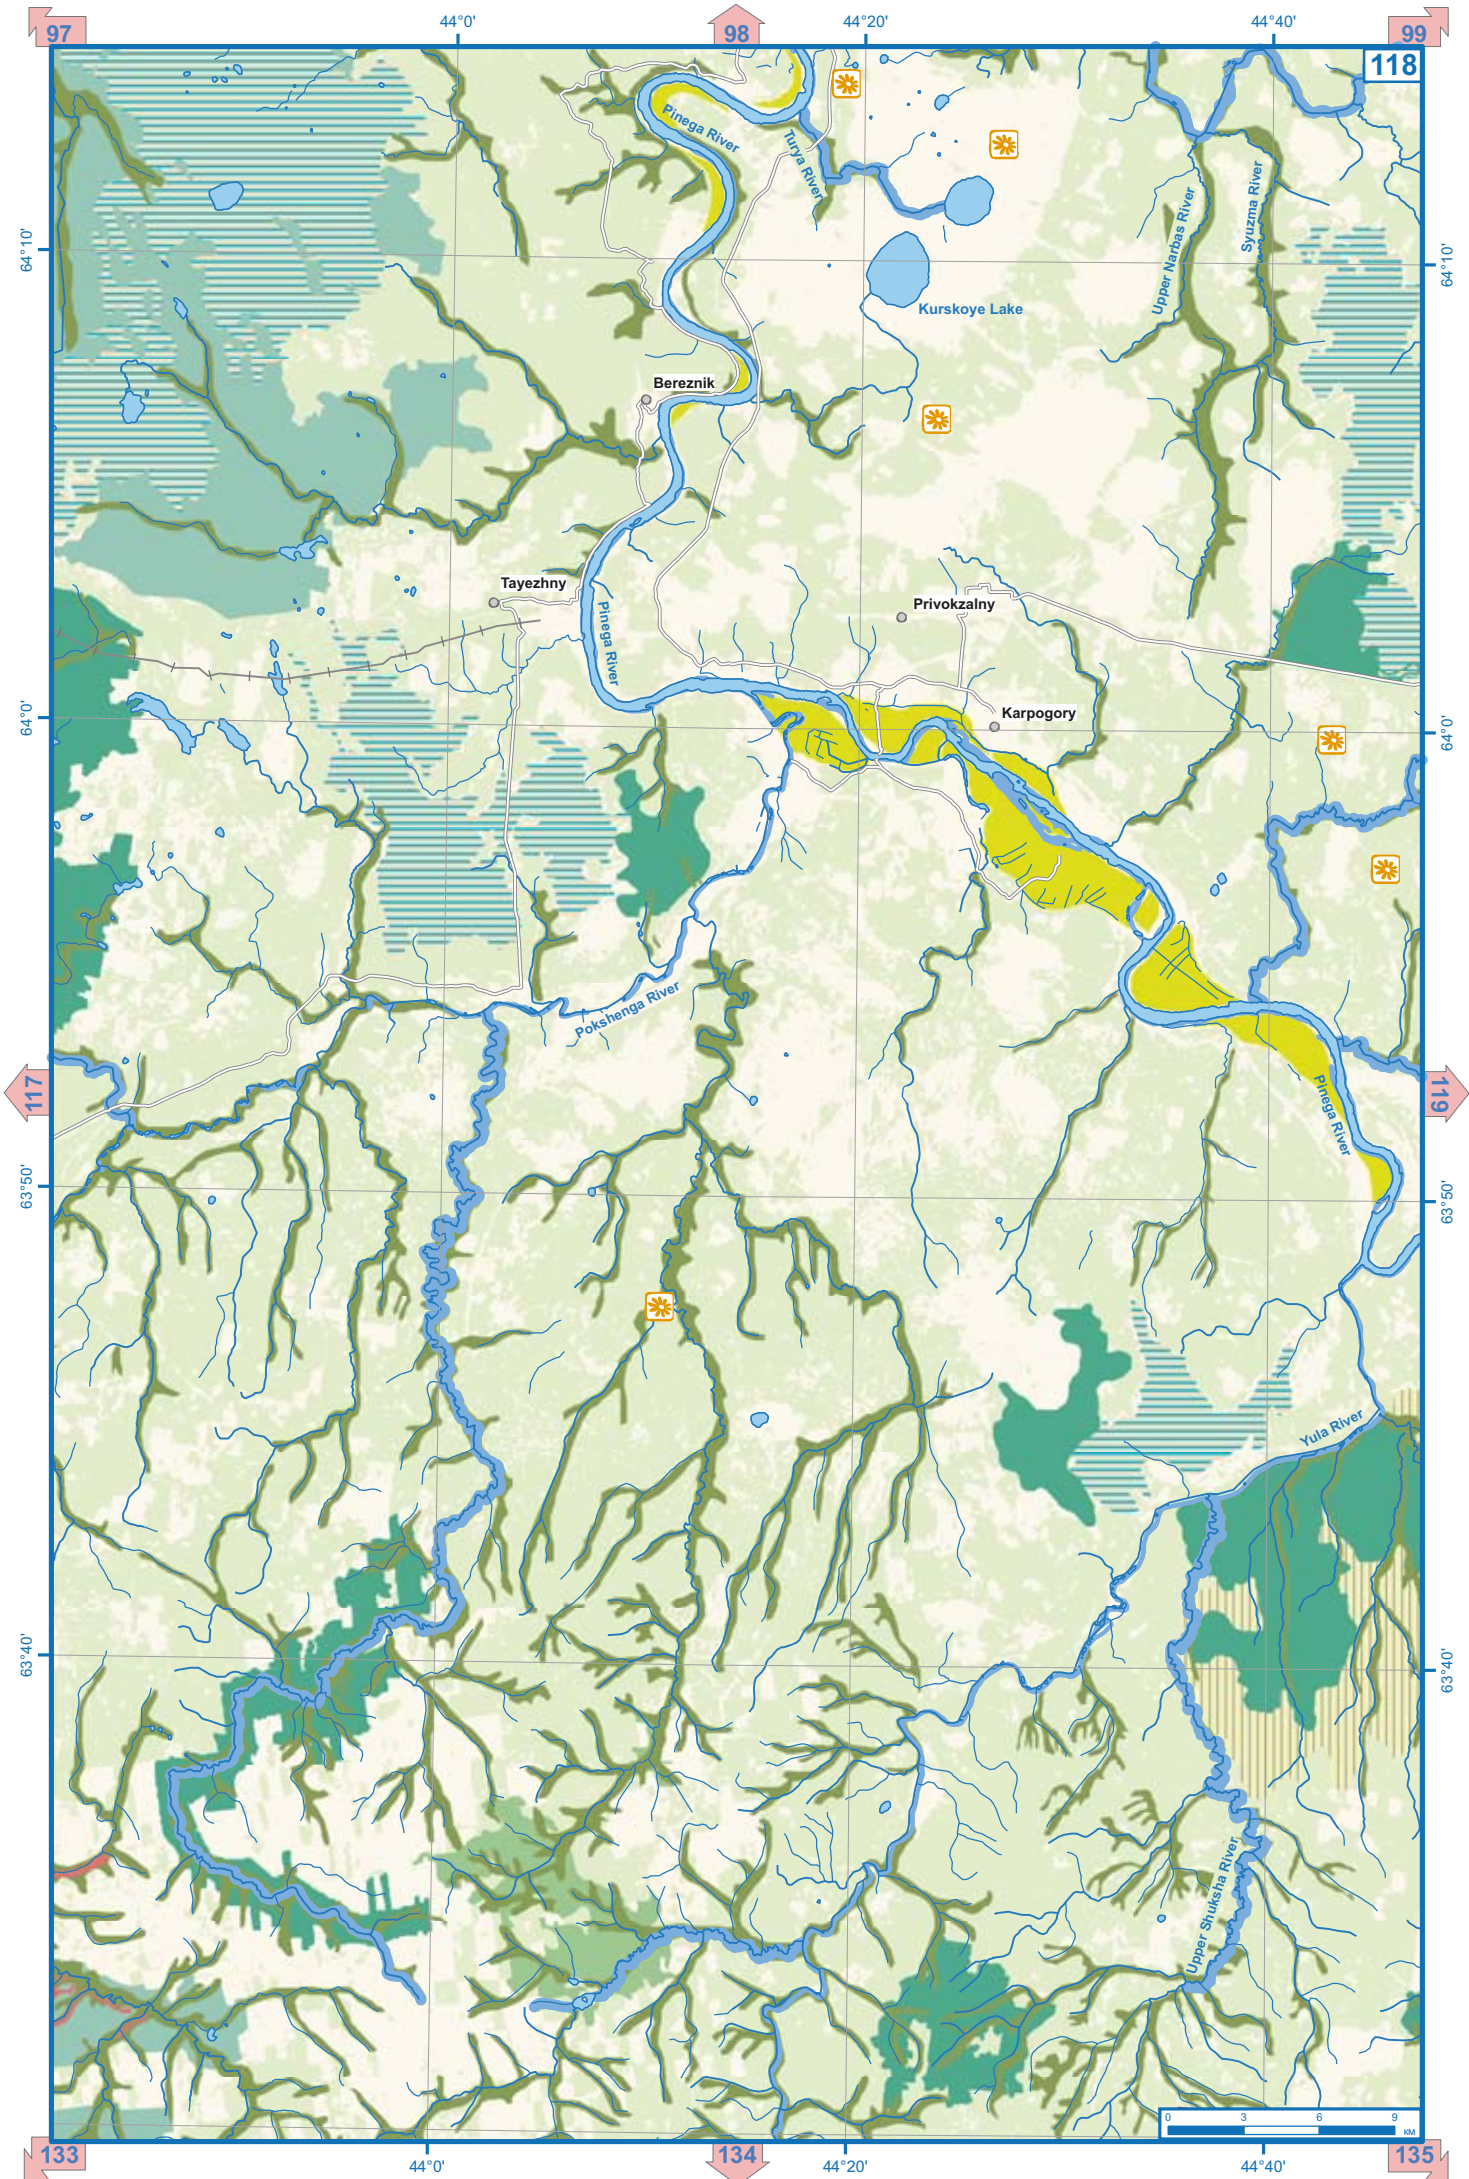

Planned nature park close to Onega city

Porog

REPUBLIC OF KOMI

Planned extension
of Puchkomy
landscape zakaznik

Verkolsky landscape zakaznik

Sursky
biological
zakaznik

Shangas

Sura

Upper Shargasa River

Upper-Ura River

Lower Ura River

Kochas River

Lower Sharda River

Upper Sharda River

Sirey River

Pinega River

Lower Sharda River

Upper Sharda River

Rudukha River

Lower Suksha River

Nimnaya River

L'ylay River

Nosa River

Mysovaya River

Sura River

45°0'

45°40'

45°0'

45°40'

98

99

100