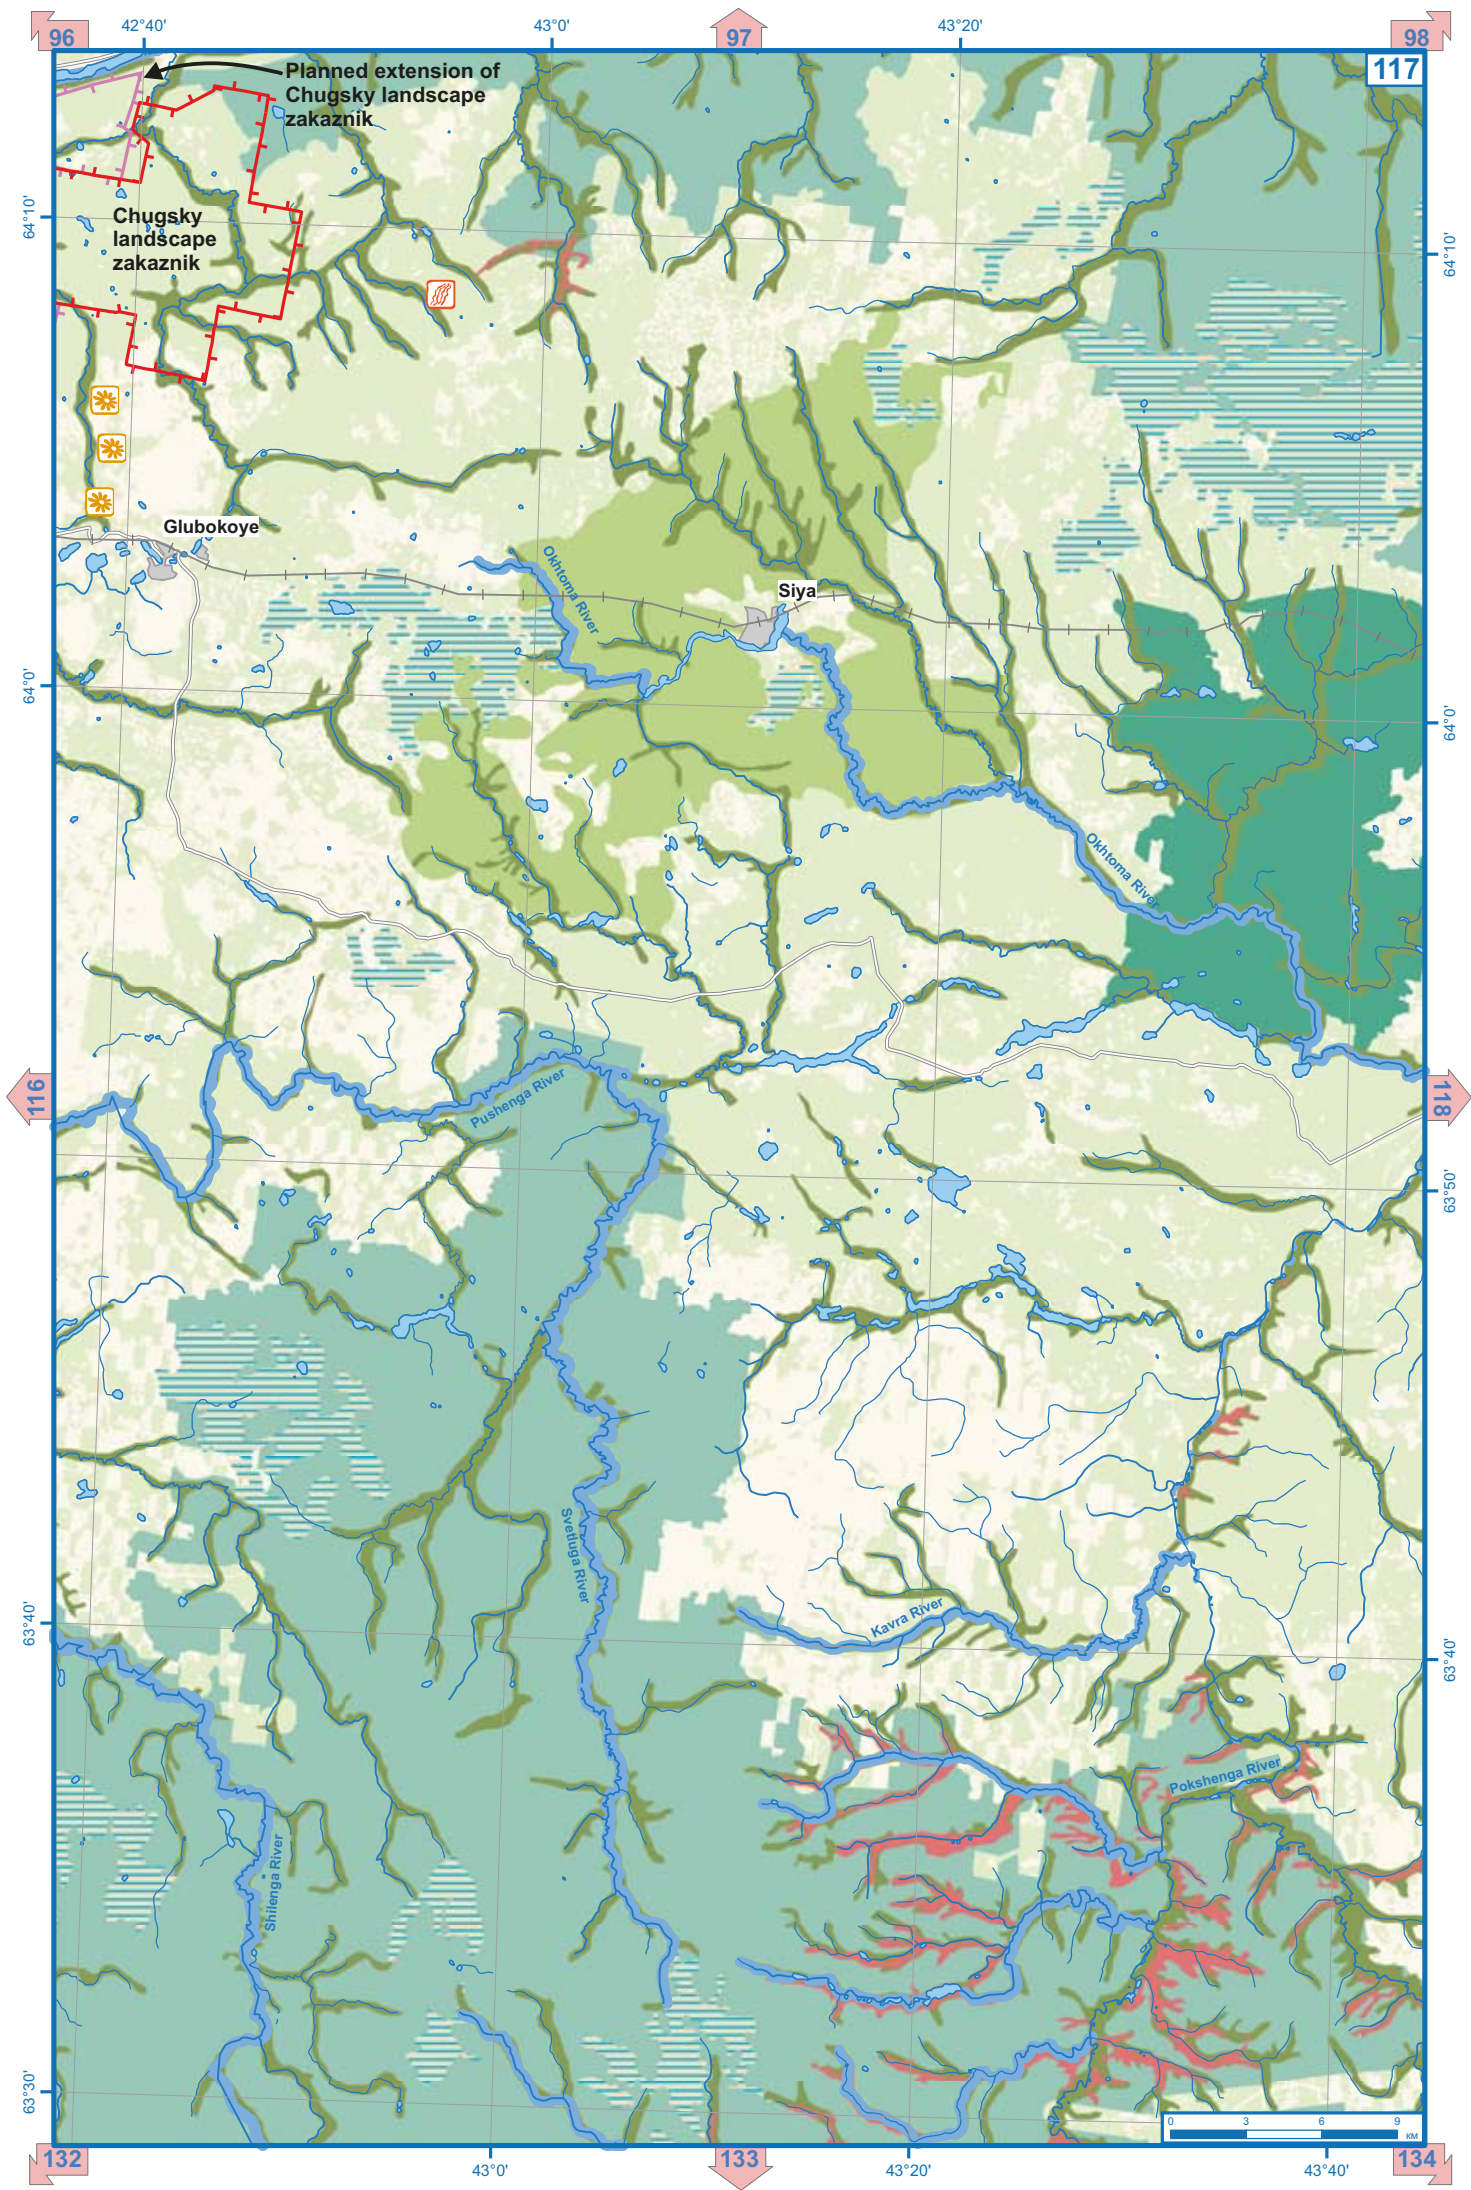

Planned nature park close to Onega city

Porog

REPUBLIC OF KOMI

Planned extension
of Puchkomy
landscape zakaznik

Verkolsky landscape zakaznik

Sursky
biological
zakaznik

Shangas

Sura

Upper Shargasa River

Upper-Ura River

Lower Ura River

Kochas River

Lower Sharda River

Upper Sharda River

Sirey River

Pinega River

Lower Sharda River

Upper Sharda River

Rudukha River

Lower Suksha River

Nimnaya River

L'ylay River

Nosa River

Mysovaya River

Sura River

45°0'

45°40'

45°0'

45°40'

98

99

100