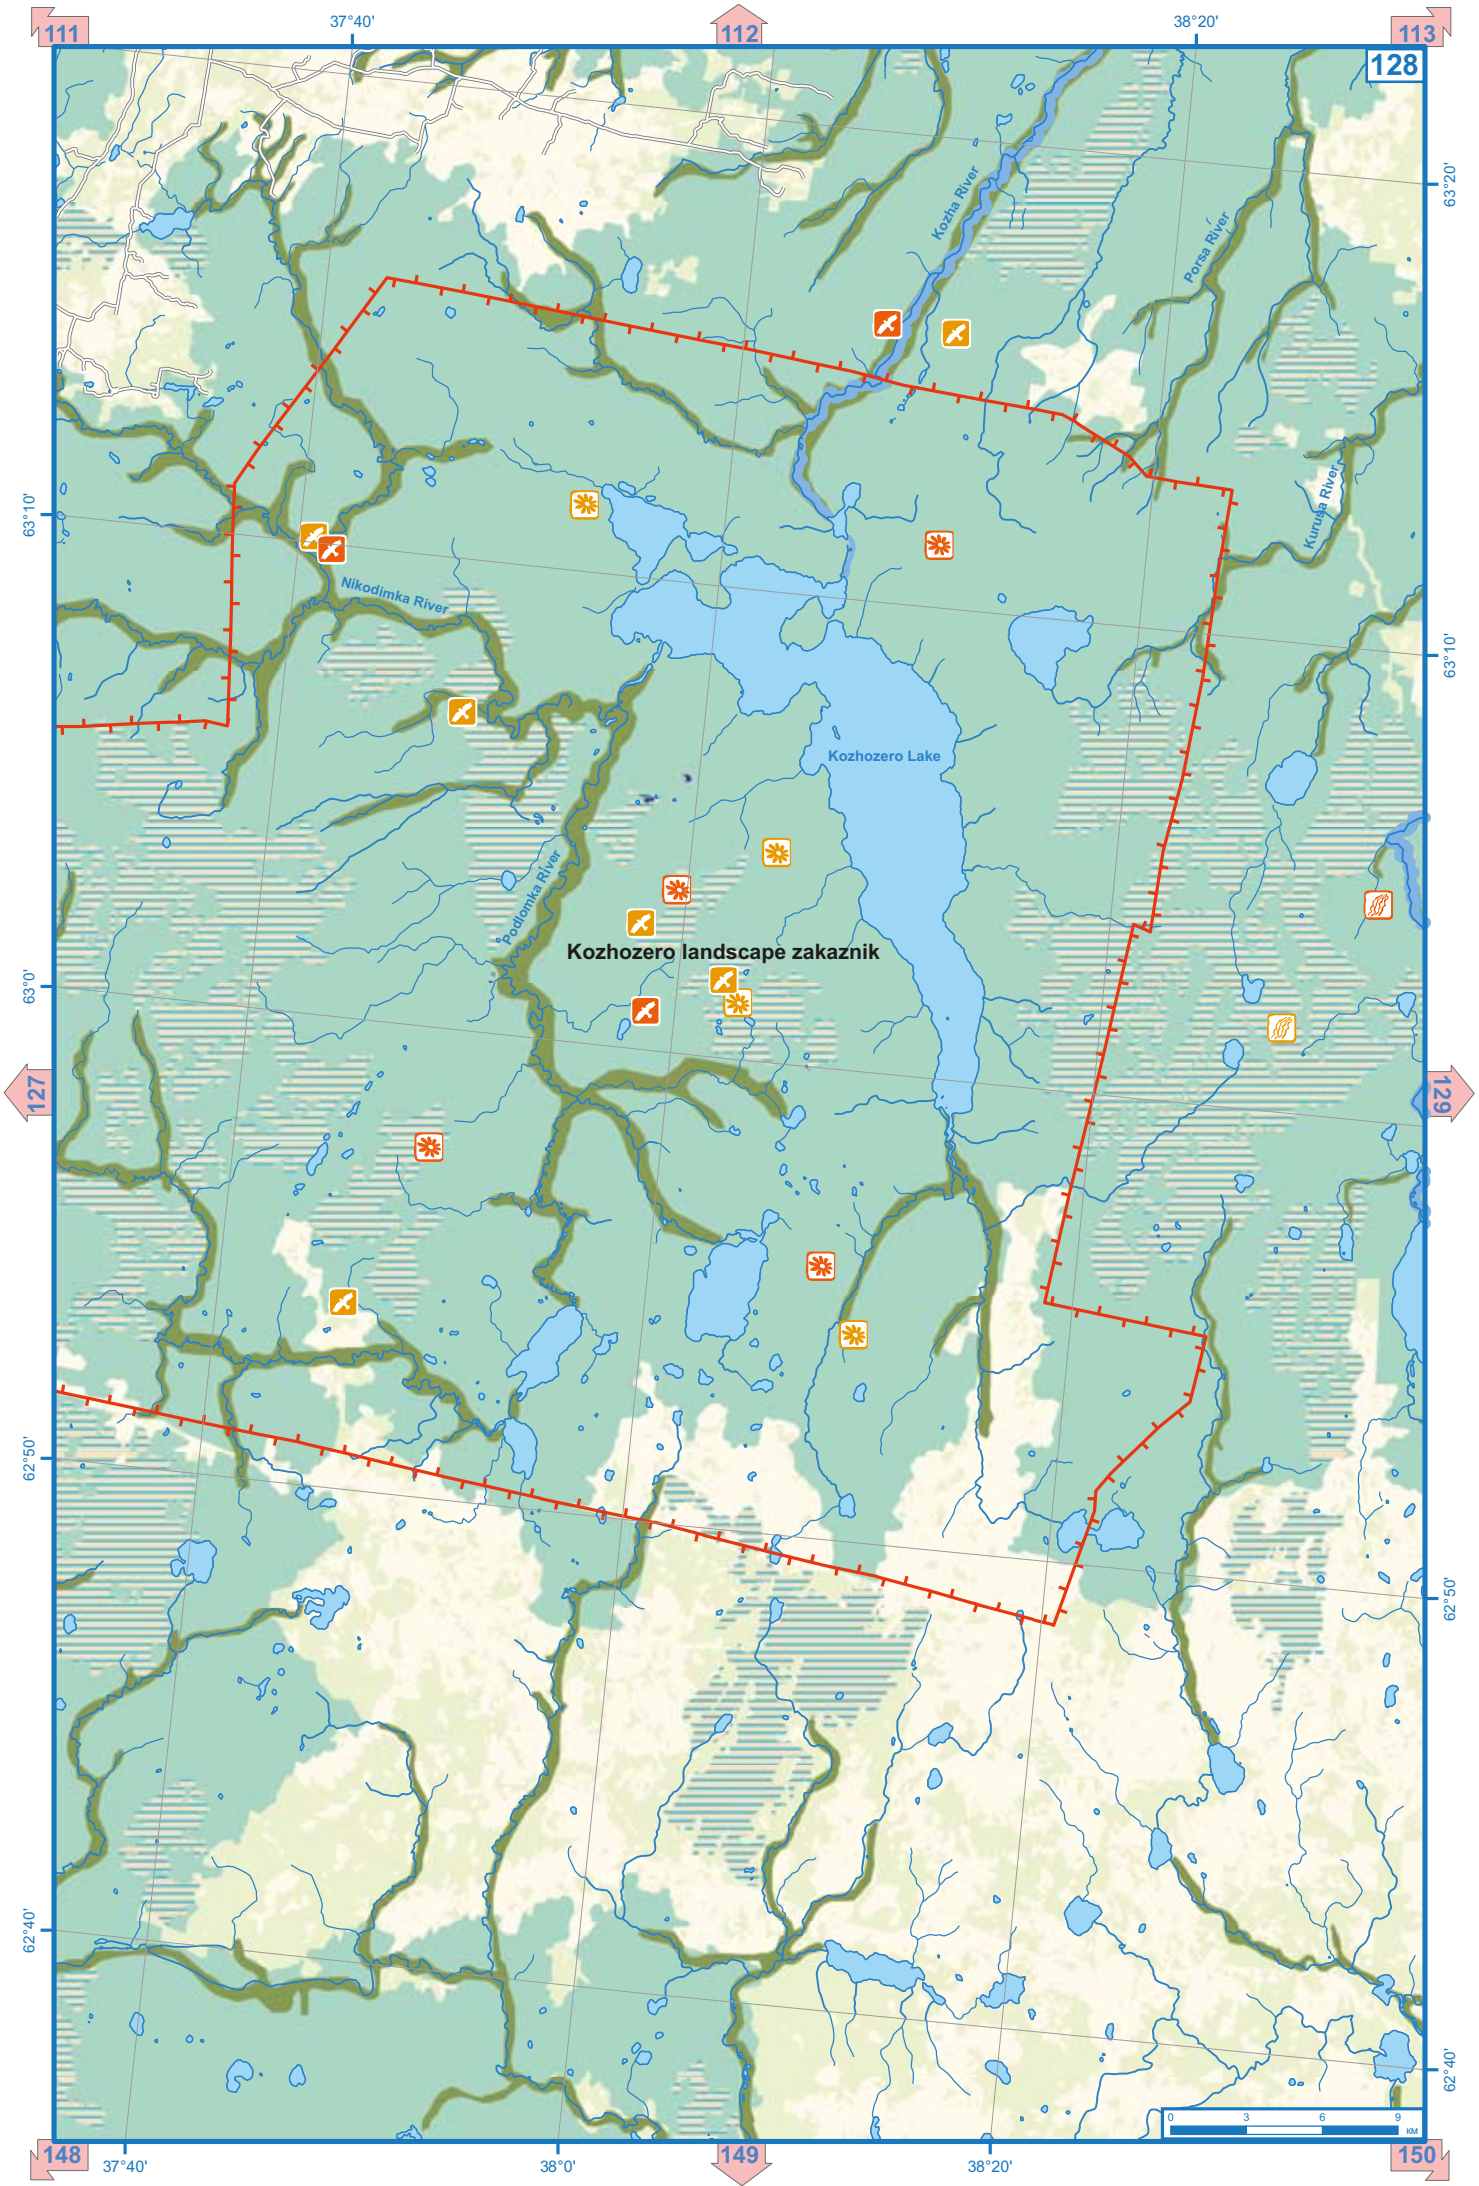

62°20'

105

106

107

121

123

142

143

144

31°40'

32°0'

32°20'

Kozhozero landscape zakaznik

Kozha River

Porsa River

Kurusa River