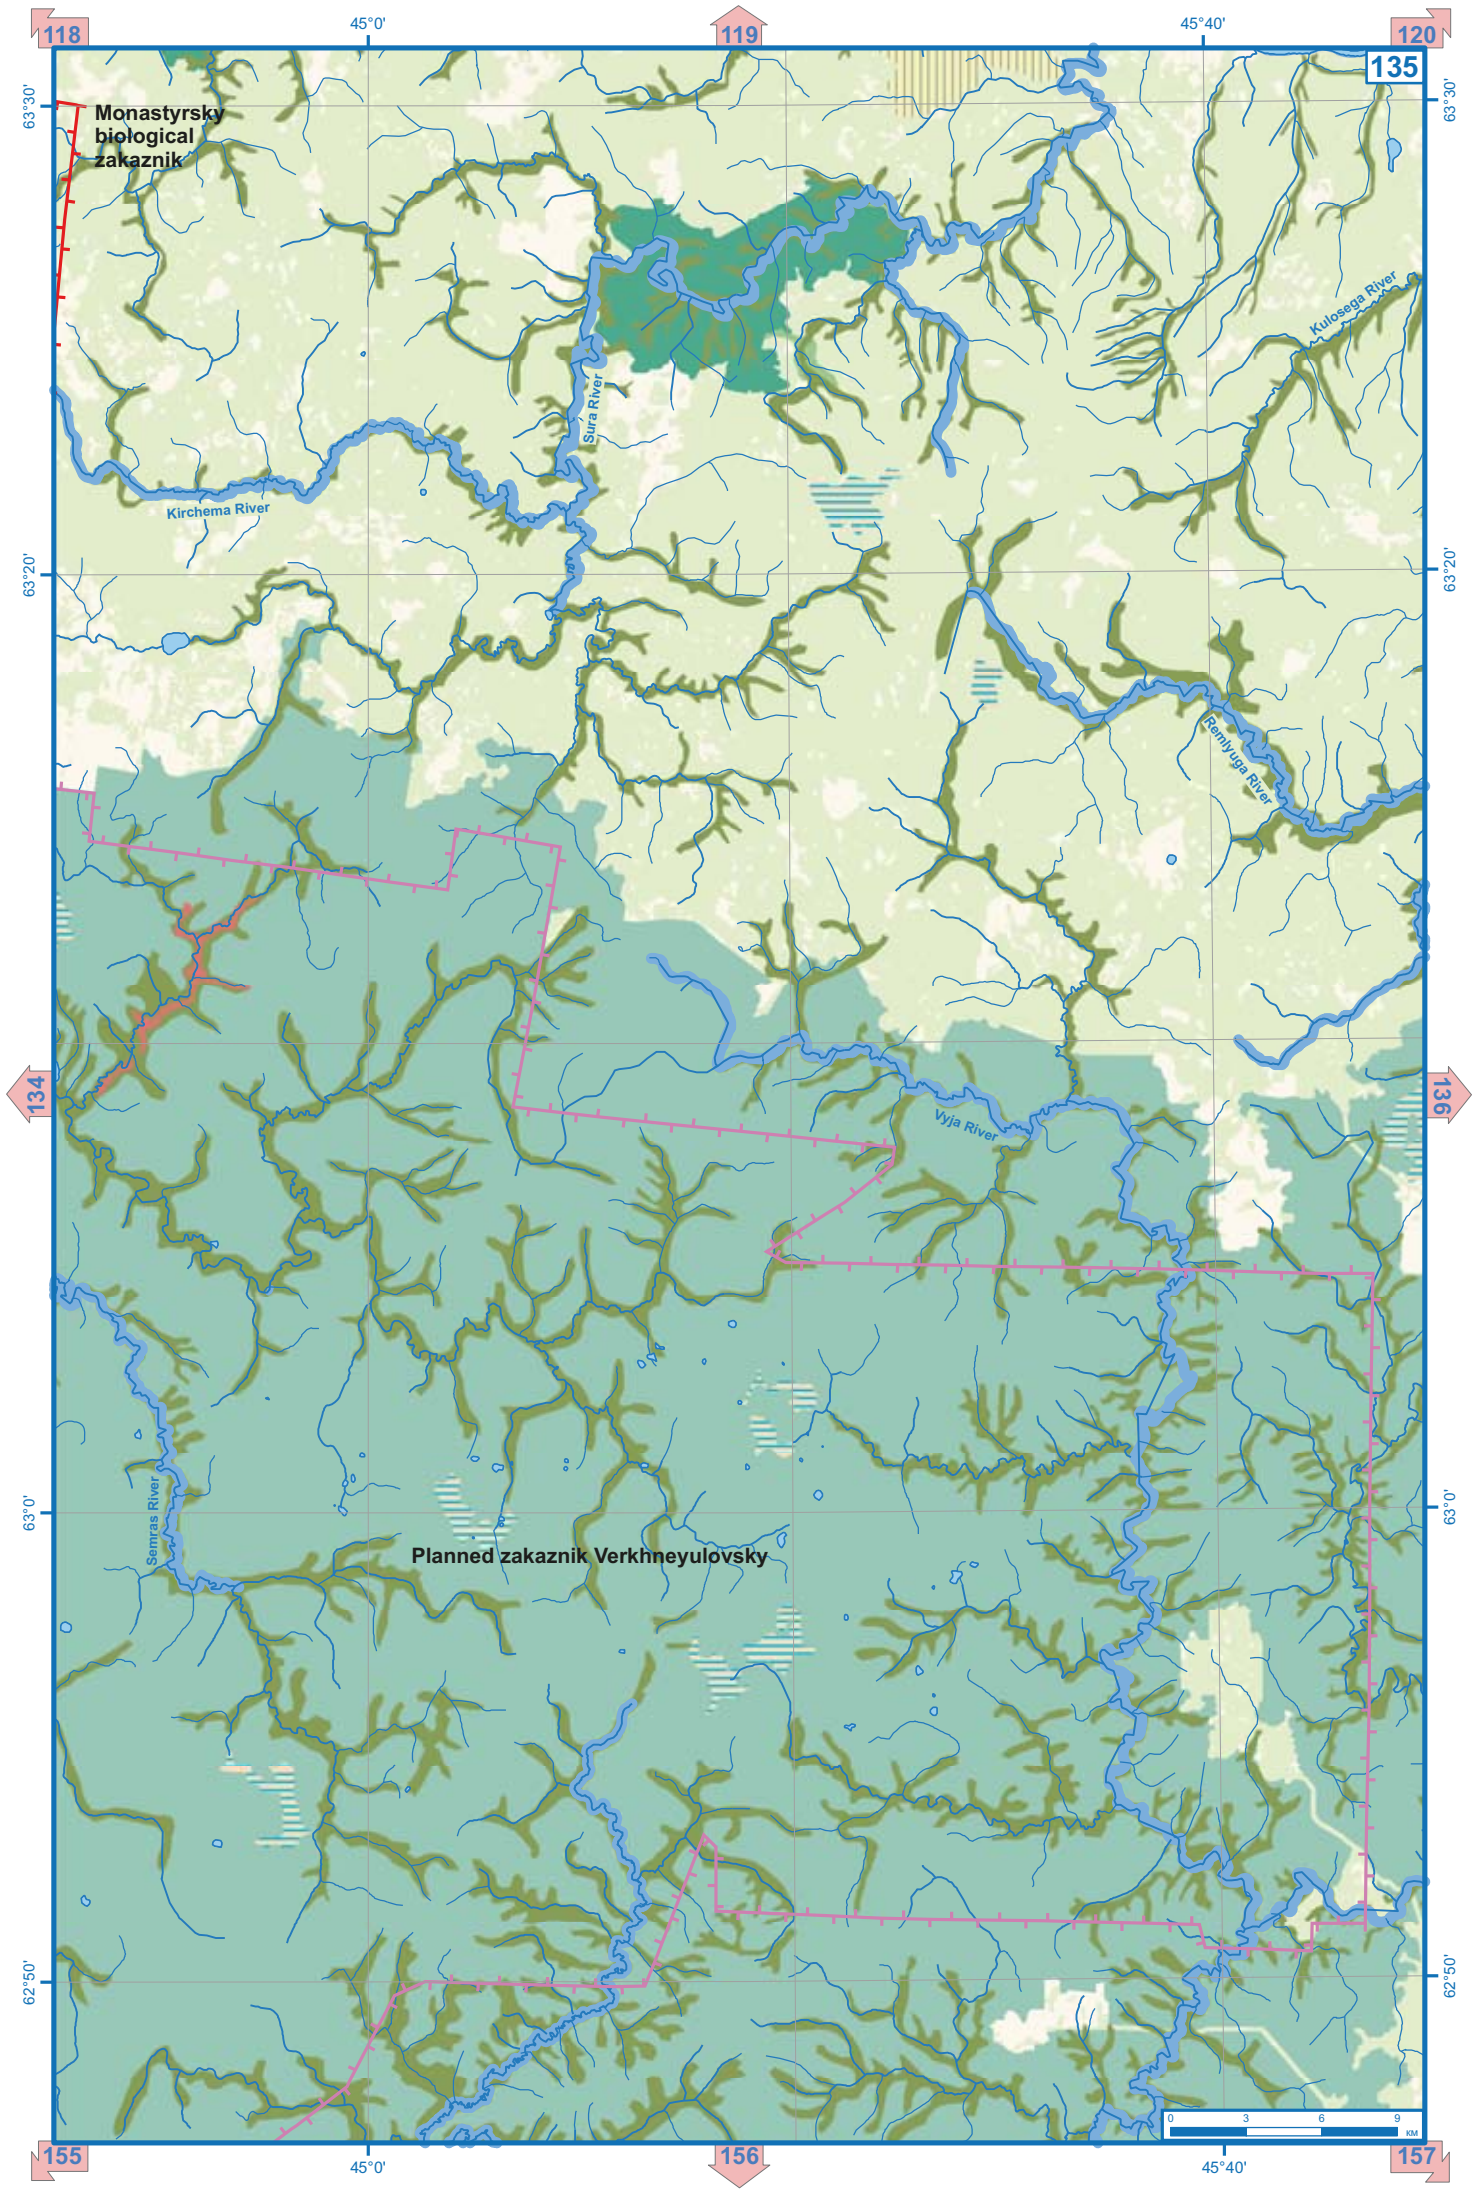

Nikodimka River

Podlomska River

Kozhozero Lake

Monastyrsky
biological
zakaznik

Kirchema River

Sura River

Kulosega River

Ranlyuga River

158

159

47°0'

47°20'

47°40'

63°30'

63°20'

63°10'

63°0'

62°50'

63°20'

63°10'

63°0'

62°50'

47°0'

47°40'

49°0'

49°20'

49°40'

50°0'

138

63°20'

63°20'

63°10'