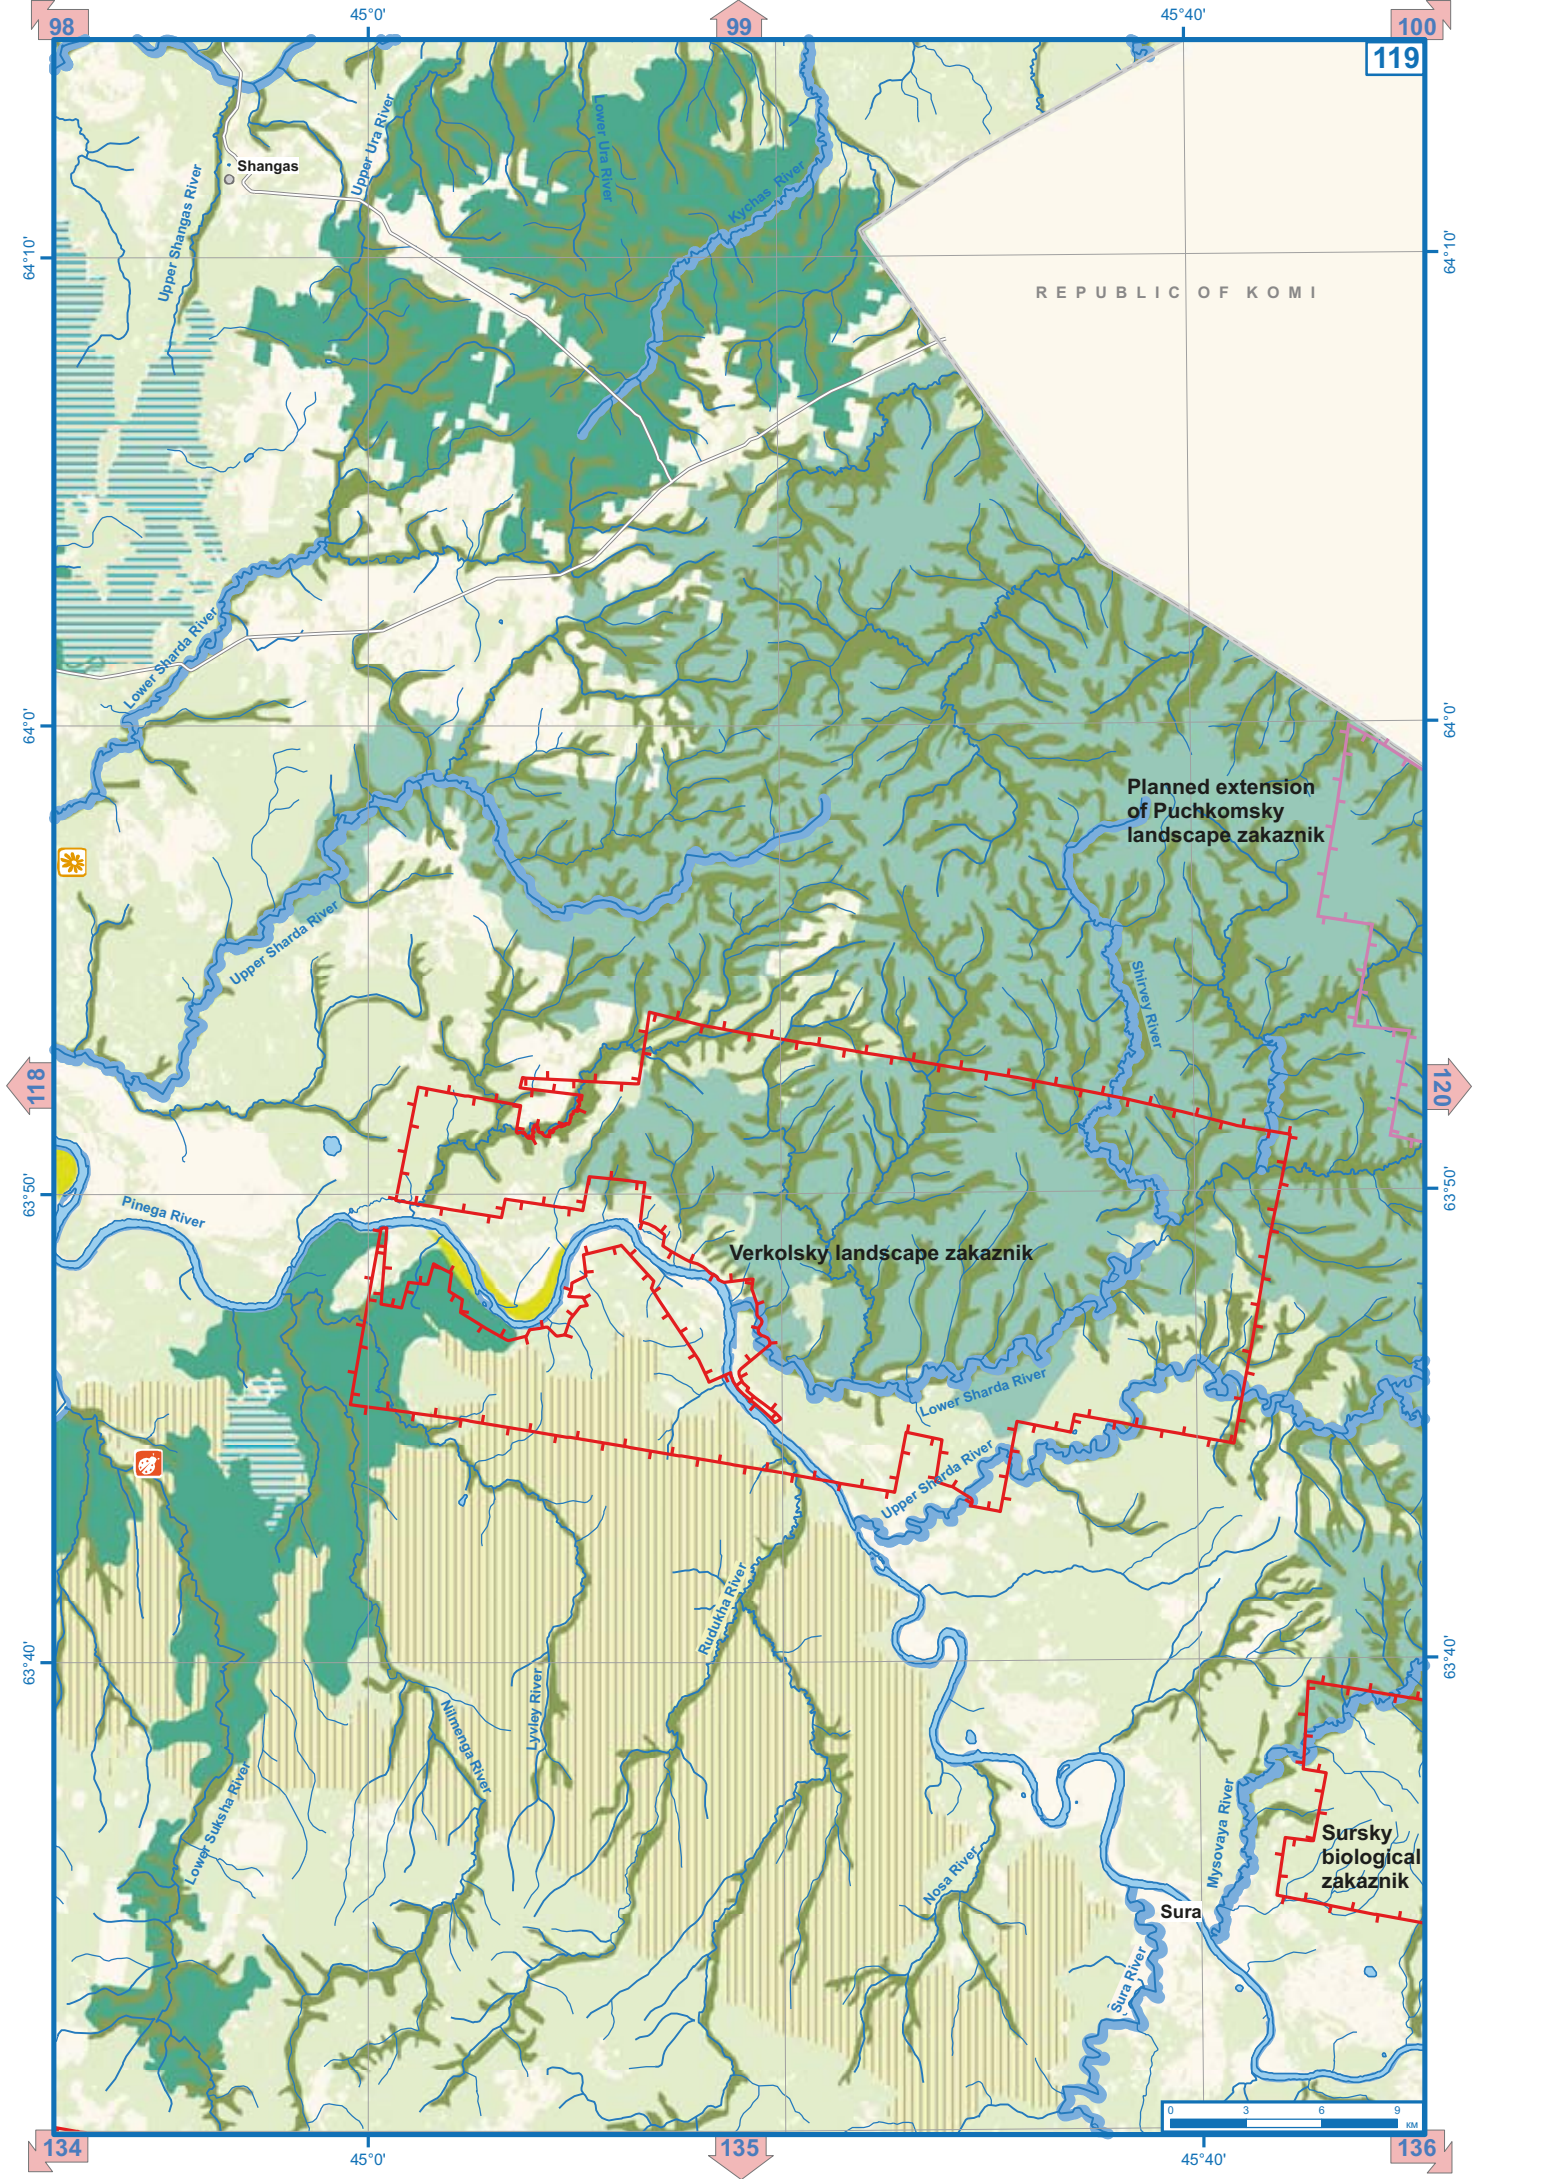

Planned nature park close to Onega city

Porog

REPUBLIC OF KOMI

Planned extension
of Puchkomy
landscape zakaznik

Verkolsky landscape zakaznik

Sursky
biological
zakaznik

Shangas

Sura

Upper Shargasa River

Upper-Ura River

Lower Ura River

Kochas River

Lower Sharda River

Upper Sharda River

Sirey River

Pinega River

Lower Sharda River

Upper Sharda River

Rudukha River

Lower Suksha River

Nimnaya River

L'ylay River

Nosa River

Mysovaya River

Sura River

45°0'

45°40'

45°0'

45°40'

98

99

100