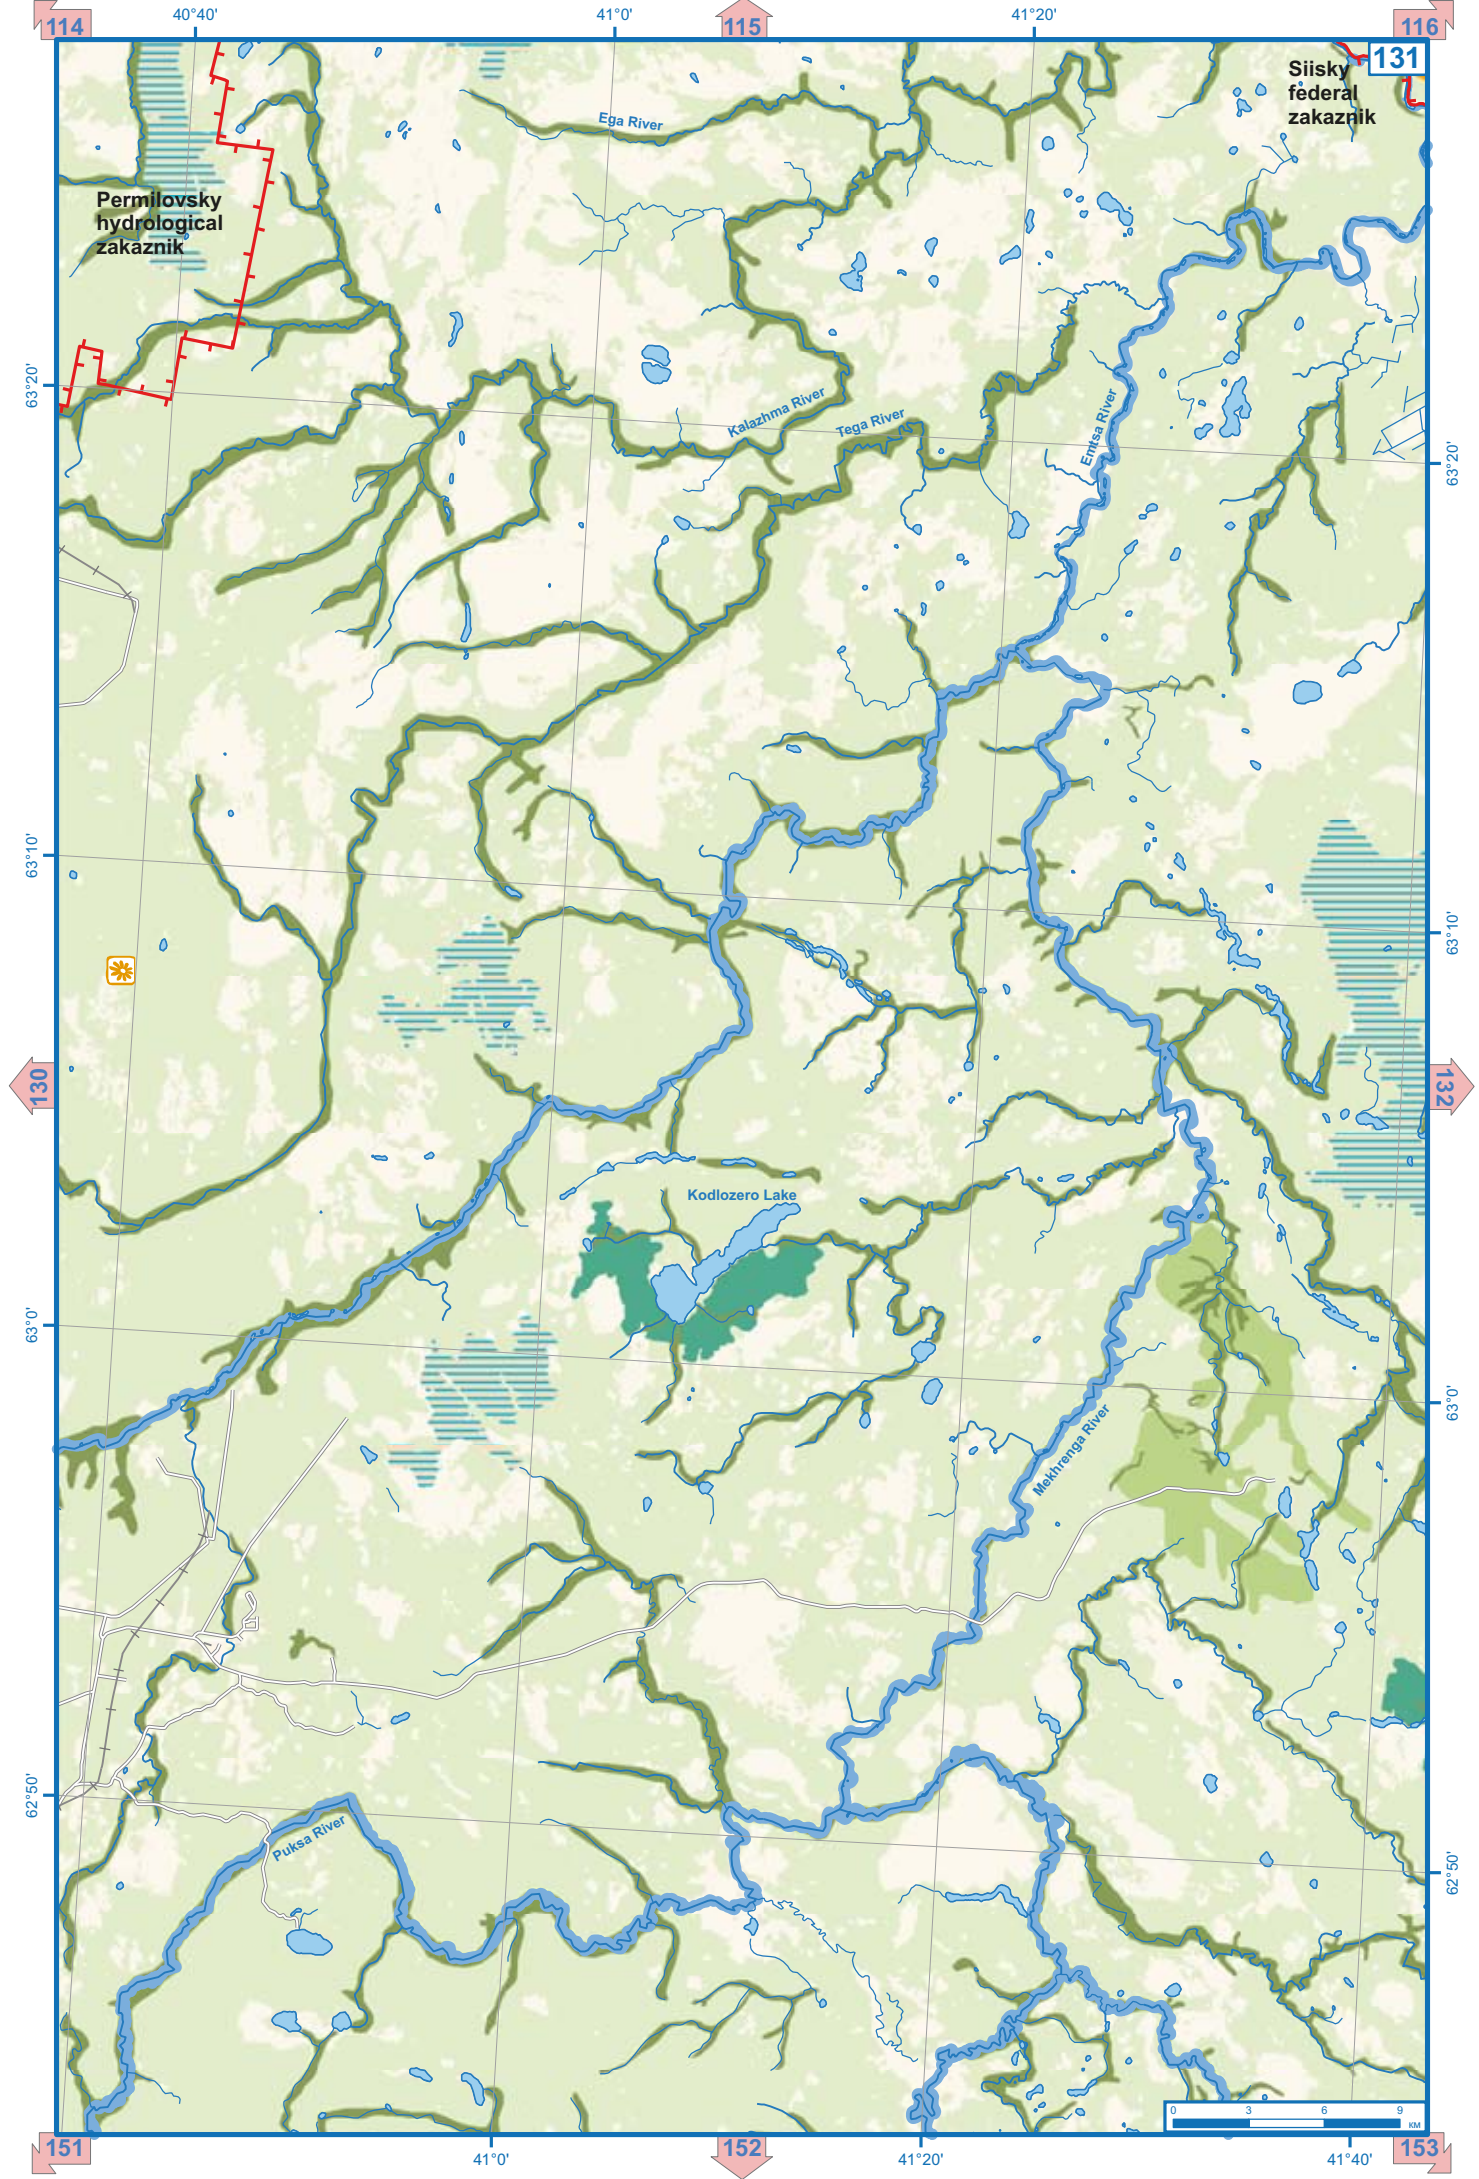

144

31°40'

32°0'

32°20'

Kozhozero landscape zakaznik

Kozha River

Porsa River

Kurusa River

Nikodimka River

Podlomska River

Kozhozero Lake

Monastyrsky
biological
zakaznik

Kirchema River

Sura River

Kulosega River

Ranlyuga River

158

159

47°0'

47°20'

47°40'

63°30'

63°20'

63°10'

63°0'

62°50'

63°20'

63°10'

63°0'

62°50'

47°0'

47°40'