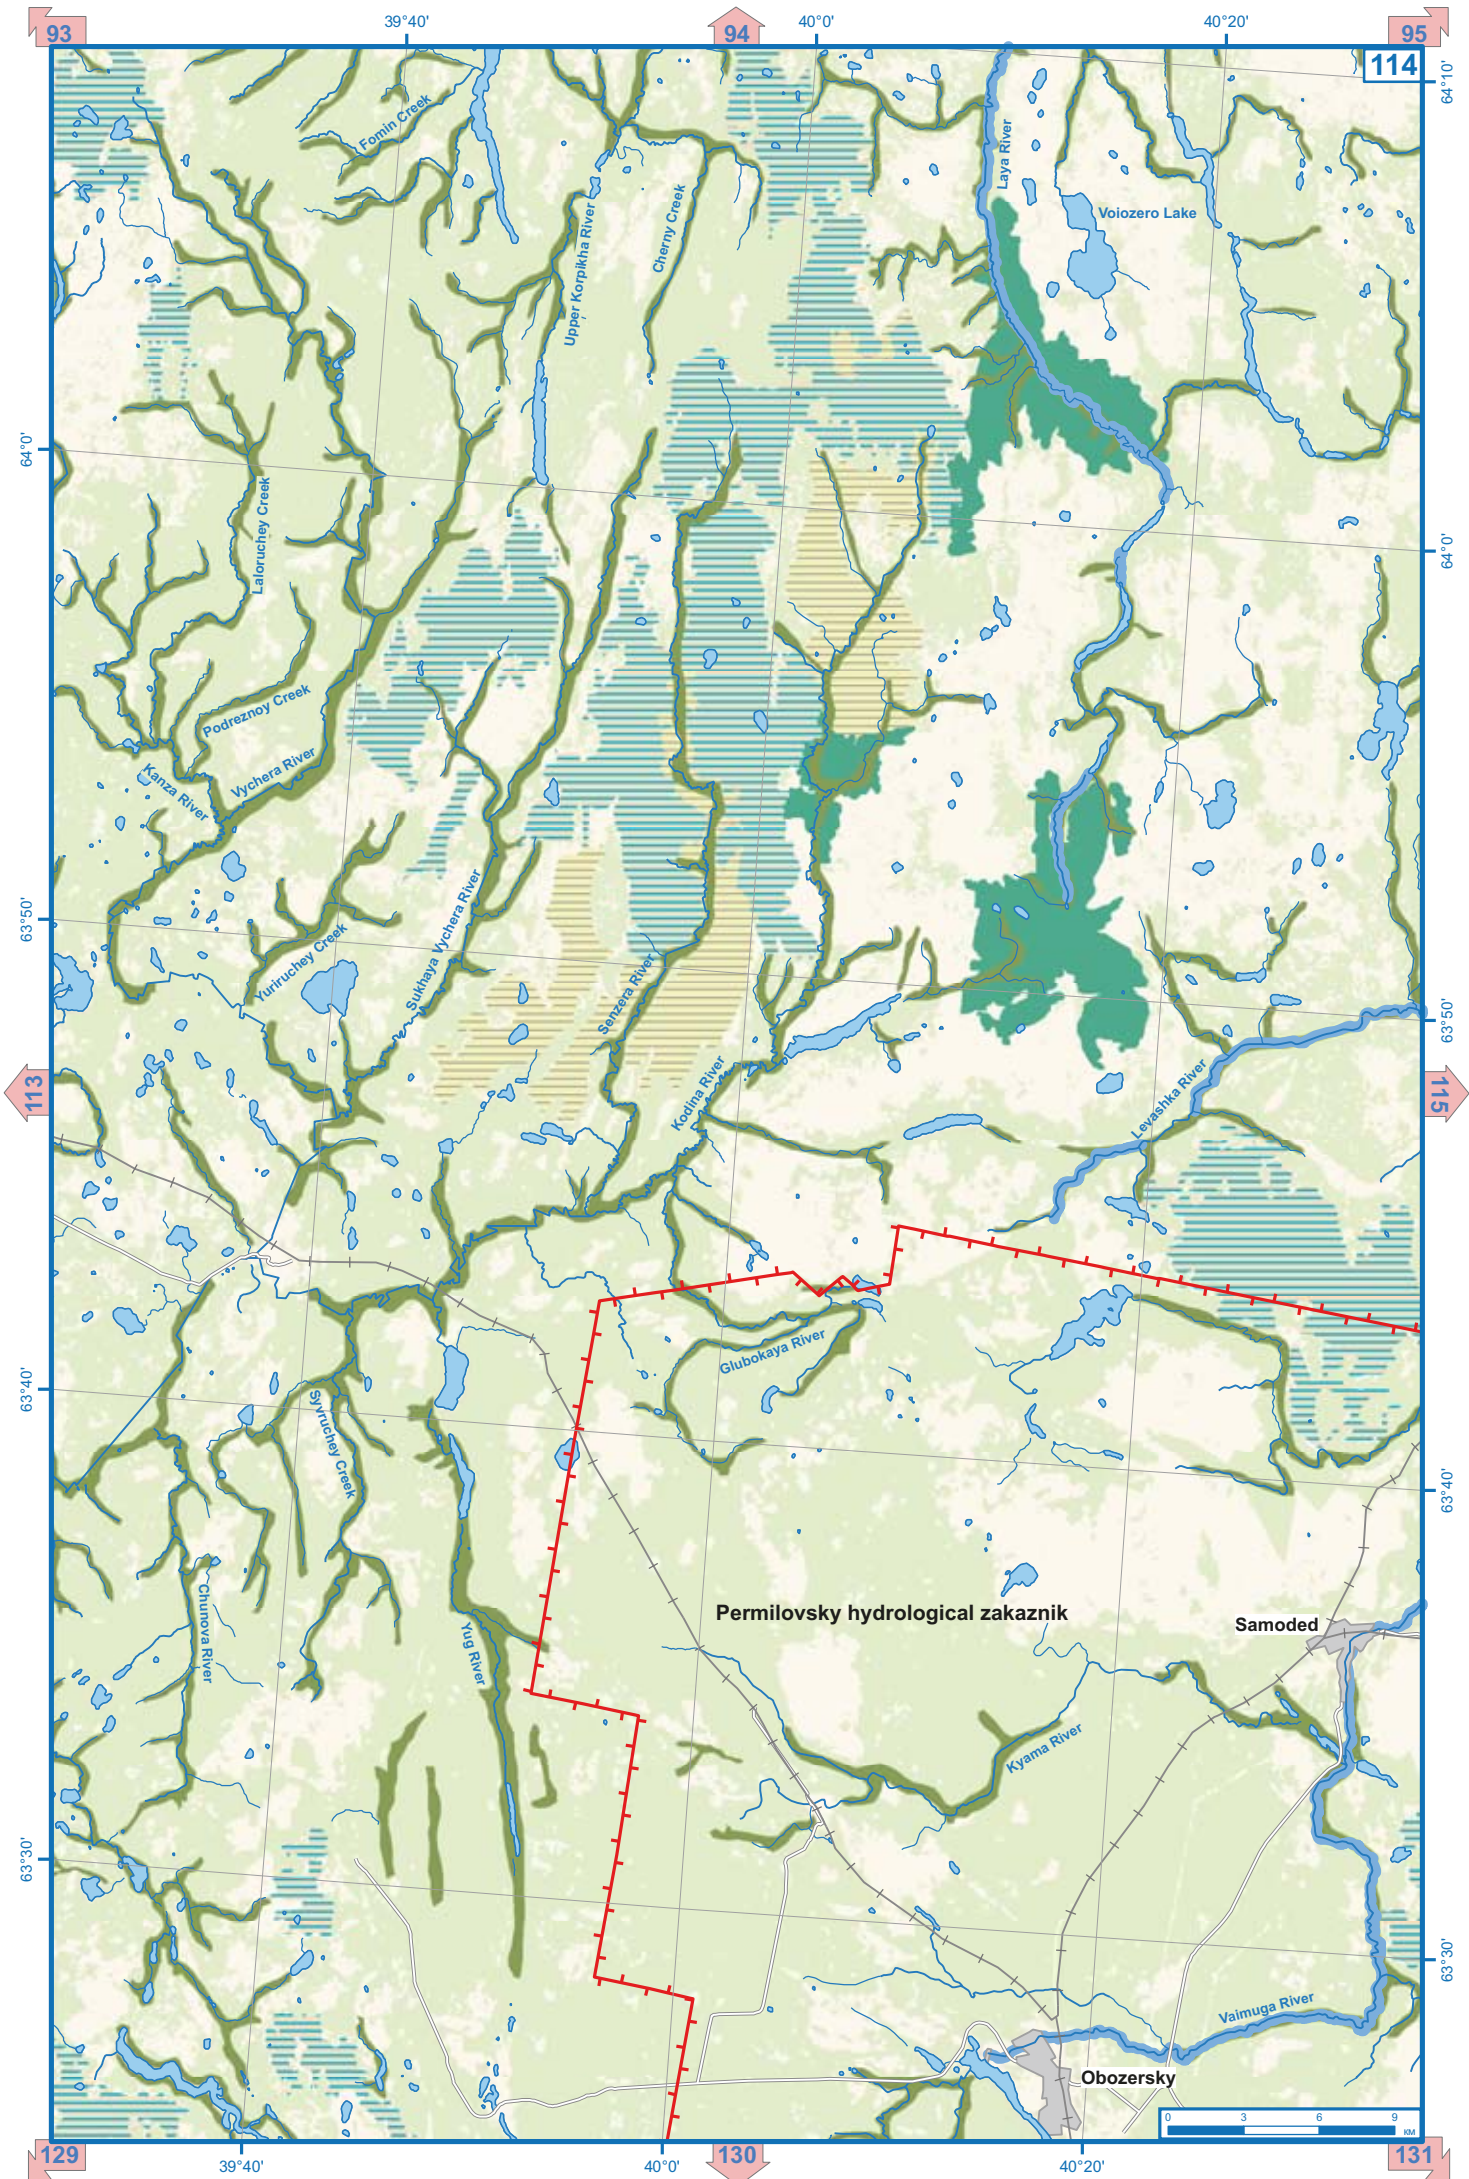

Planned nature park close to Onega city

Porog

REPUBLIC OF KOMI

Planned extension
of Puchkomy
landscape zakaznik

Verkolsky landscape zakaznik

Sursky
biological
zakaznik

Shangas

Sura

Upper Shargasa River

Upper-Ura River

Lower Ura River

Kochas River

Lower Sharda River

Upper Sharda River

Sirey River

Pinega River

Lower Sharda River

Upper Sharda River

Rudukha River

Lower Suksha River

Nimnaya River

L'ylay River

Nosa River

Mysovaya River

Sura River

45°0'

45°40'

45°0'

45°40'

98

99

100