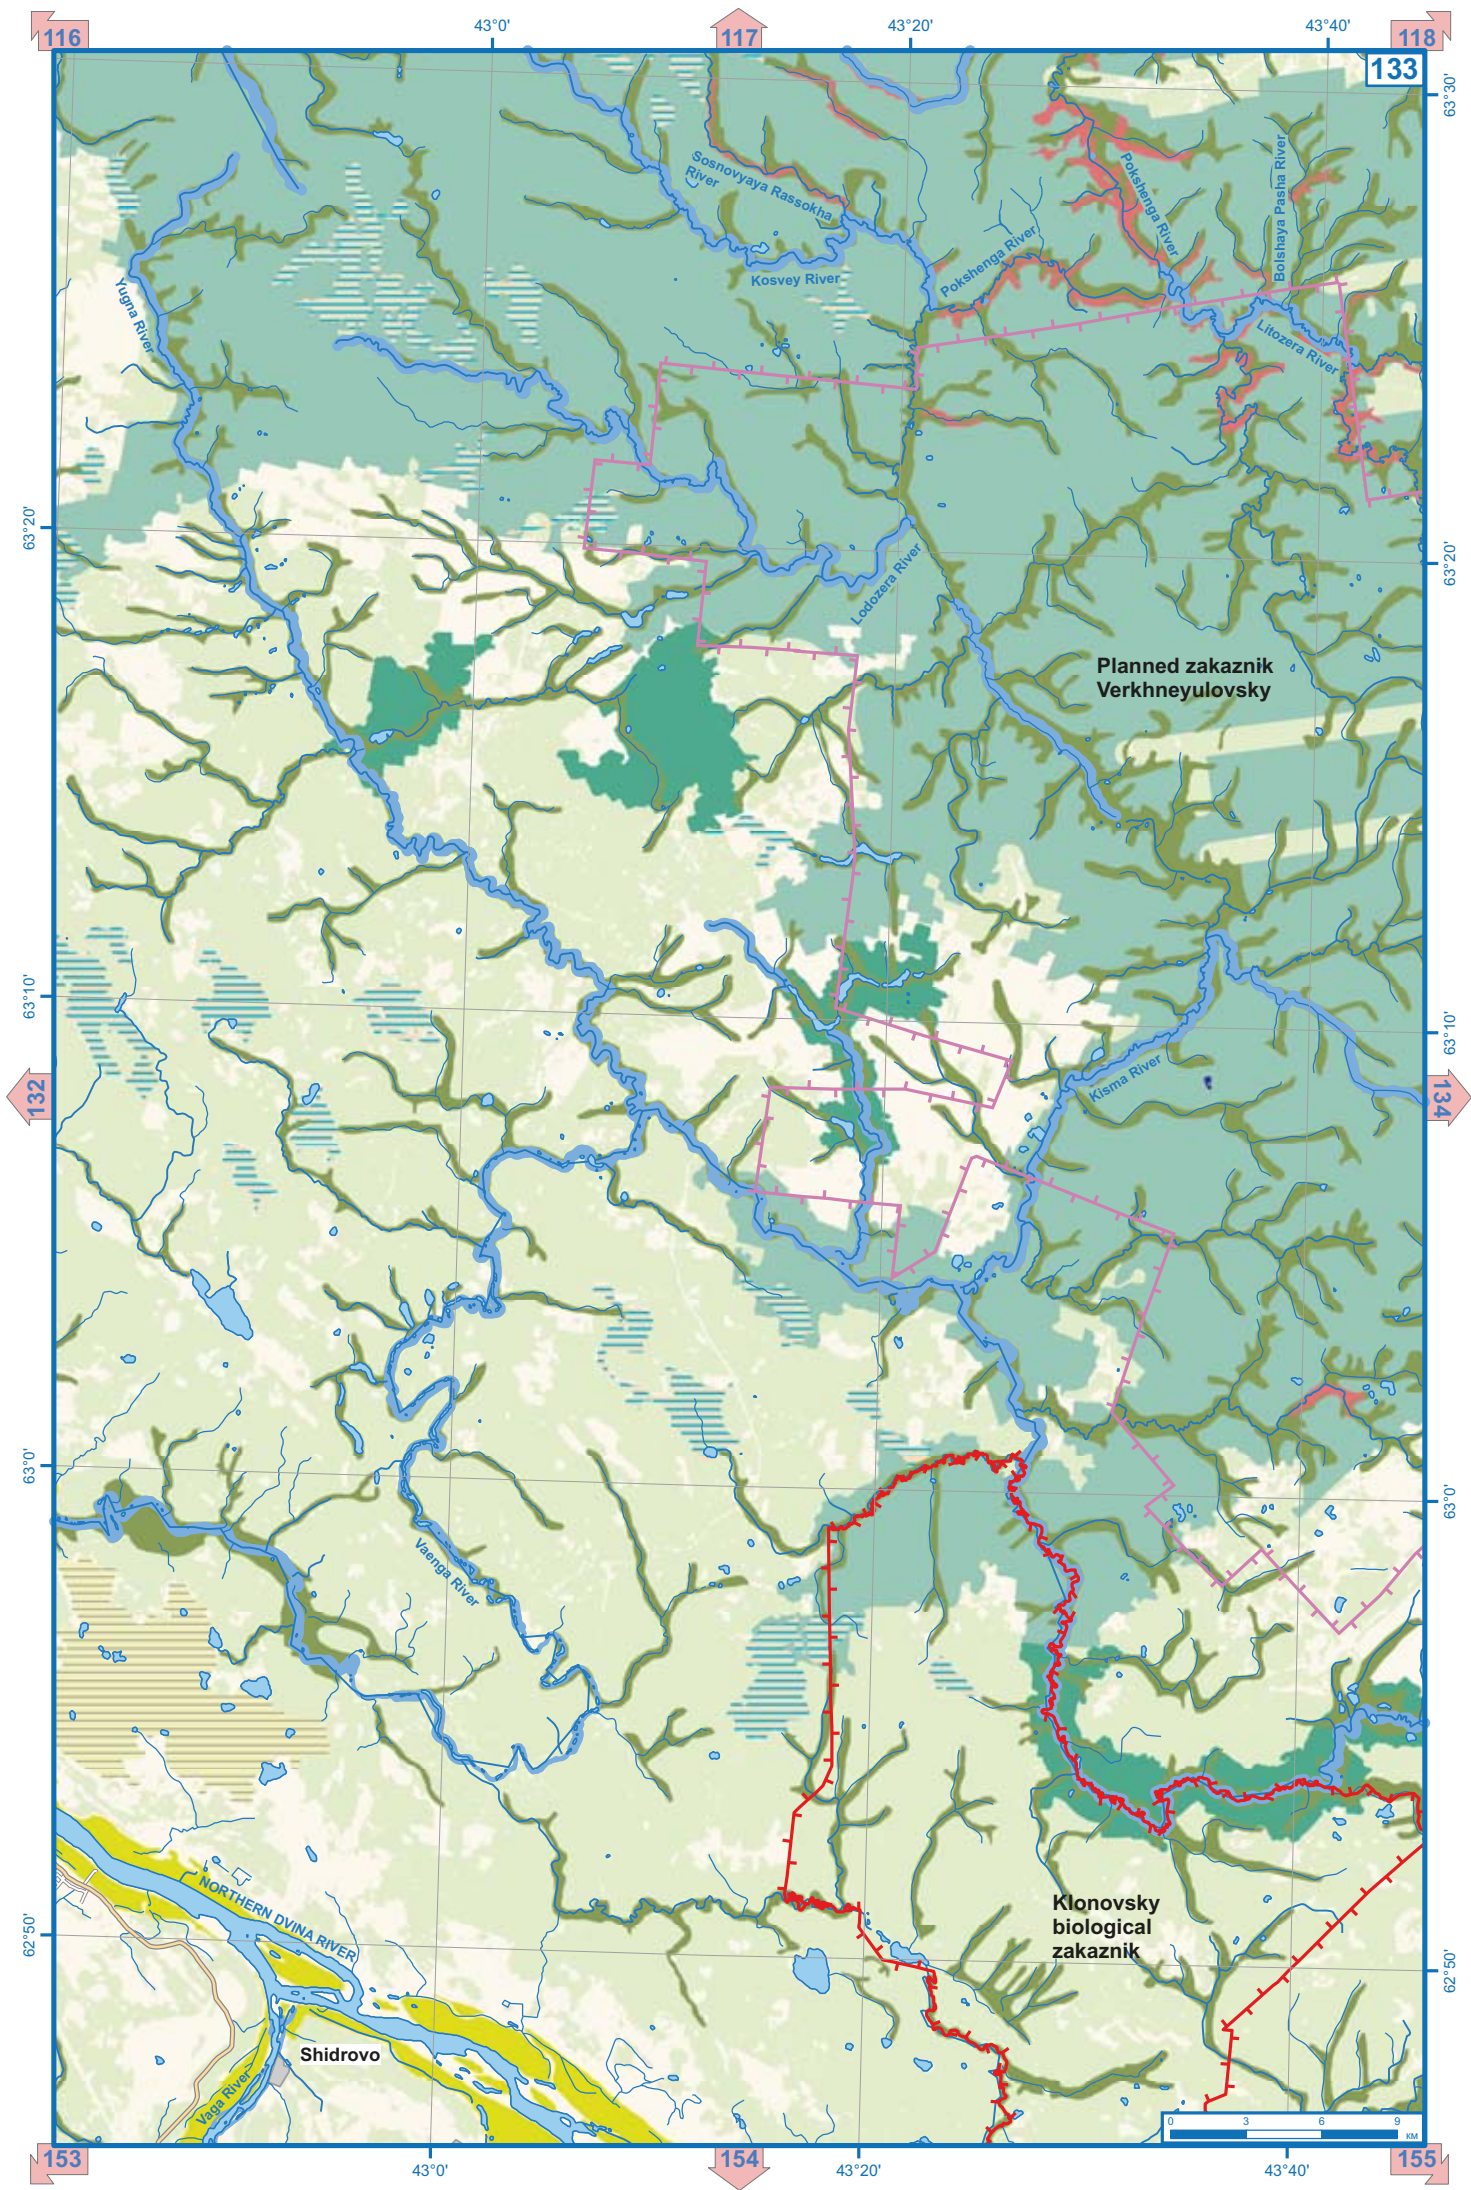

Nikodimka River

Podlomska River

Kozhozero Lake

Monastyrsky
biological
zakaznik

Kirchema River

Sura River

Kulosega River

Ranlyuga River

158

159

47°0'

47°20'

47°40'

63°30'

63°20'

63°10'

63°0'

62°50'

63°20'

63°10'

63°0'

62°50'

47°0'

47°40'

49°0'

49°20'

49°40'

50°0'

138

63°20'

63°20'

63°10'